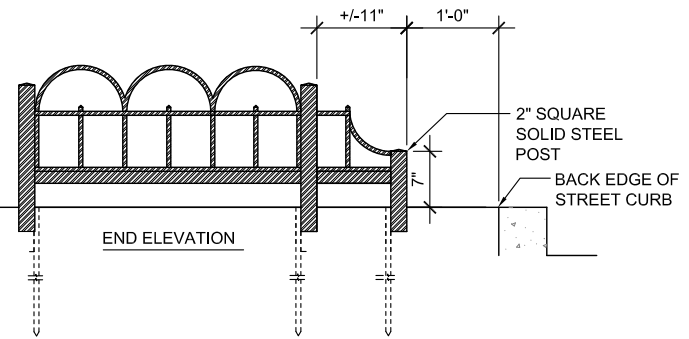

NOTE:  
ALL COMPONENTS SOLID STEEL  
WITH THREE SHOP APPLIED COATS  
OF PAINT, PER SPECIFICATIONS

### TREE PIT GUARD TYPE 'A'

NOT TO SCALE

### TYPE 'A' THREE-SIDED DESIGN

NOT TO SCALE